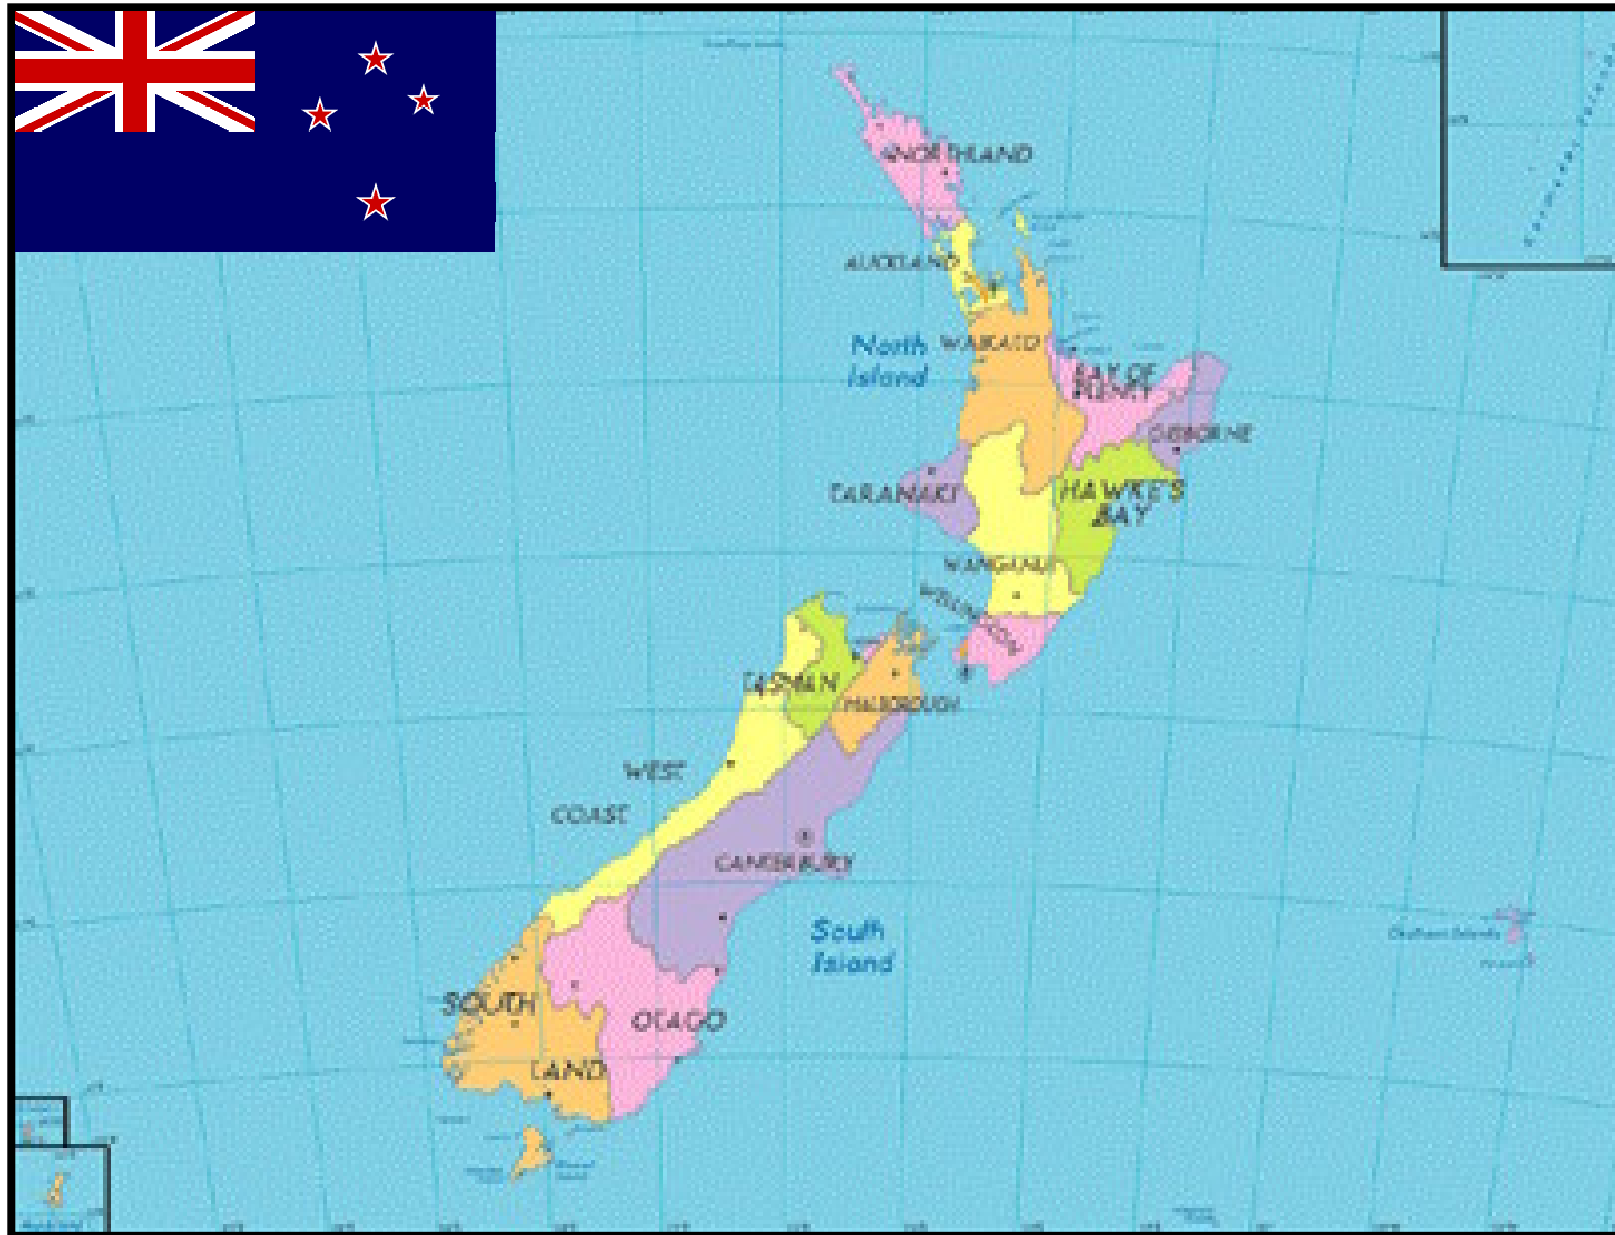

ATLAS OF THE MEMBER NATIONS OF THE COMMONWEALTH NATIONS RESEARCH SOCIETY

AUSTRALIA
BRITISH WEST FLORIDA
CANADA
INDEPENDENT LONG ISLAND
NEW ZEALAND
PAKISTAN
SOUTH AFRICA
TAIWAN
UNITED KINGDOM
UNITED MICRONATIONS MULTI-OCEANIC ARCHIPELAGO

C.N.R.S. MEMBER NATIONS AROUND THE WORLD

COMMONWEALTH OF AUSTRALIA

DOMINION OF BRITISH WEST FLORIDA

DOMINION OF CANADA

INDEPENDENT LONG ISLAND

REALM OF NEW ZEALAND

REPUBLIC OF PAKISTAN

REPUBLIC OF SOUTH AFRICA

REPUBLIC OF TAIWAN NORTH HAKKA AUTONOMOUS NATION

UNITED MICRONATIONS MULTI-OCEANIC ARCHIPELAGO

This document was created with Win2PDF available at <http://www.win2pdf.com>.
The unregistered version of Win2PDF is for evaluation or non-commercial use only.