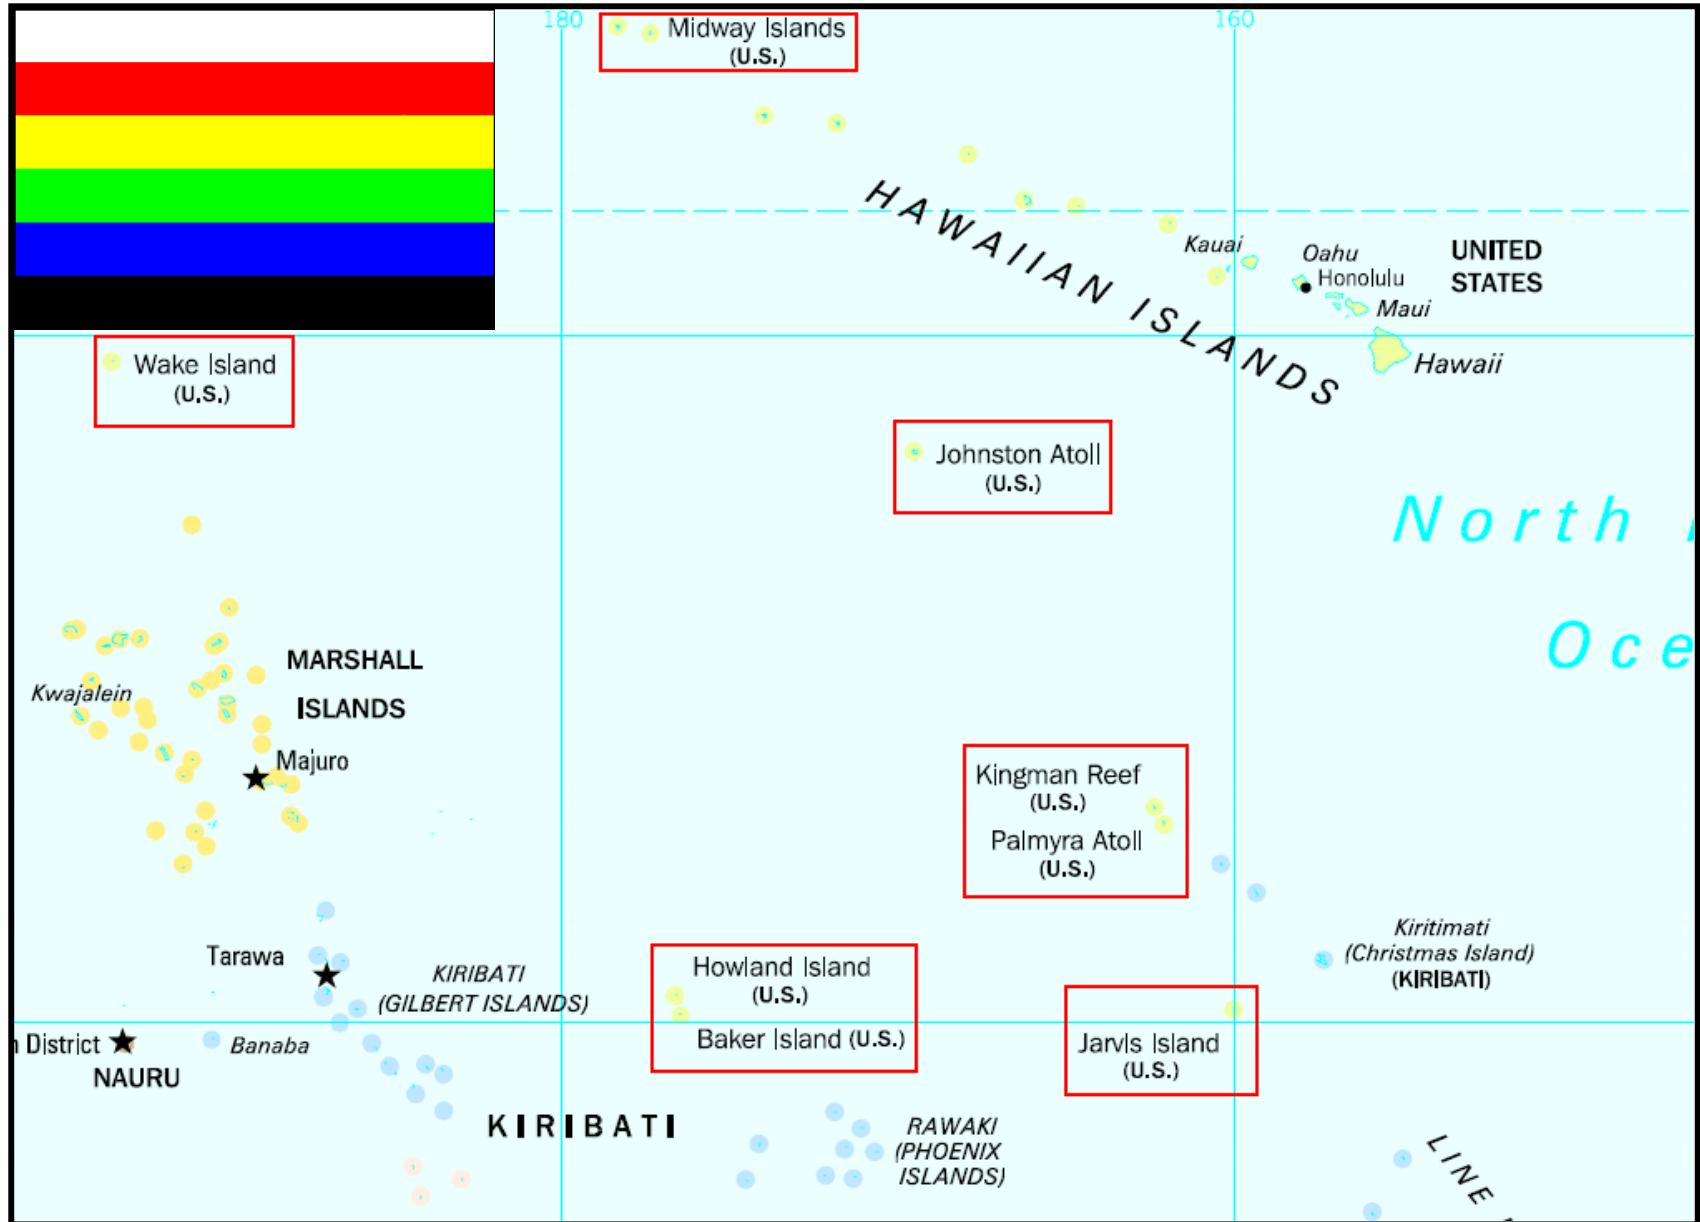

ATLAS OF THE MEMBER NATIONS OF THE COMMONWEALTH NATIONS RESEARCH SOCIETY

AUSTRALIA
BRITISH WEST FLORIDA
CANADA
INDEPENDENT LONG ISLAND
NEW ZEALAND
PAKISTAN
SOUTH AFRICA
TAIWAN
UNITED KINGDOM
UNITED MICRONATIONS MULTI-OCEANIC ARCHIPELAGO

C.N.R.S. MEMBER NATIONS AROUND THE WORLD

COMMONWEALTH OF AUSTRALIA

DOMINION OF BRITISH WEST FLORIDA

DOMINION OF CANADA

INDEPENDENT LONG ISLAND

REALM OF NEW ZEALAND

REPUBLIC OF PAKISTAN

REPUBLIC OF SOUTH AFRICA

REPUBLIC OF TAIWAN NORTH HAKKA AUTONOMOUS NATION

UNITED MICRONATIONS MULTI-OCEANIC ARCHIPELAGO

This document was created with Win2PDF available at <http://www.win2pdf.com>.
The unregistered version of Win2PDF is for evaluation or non-commercial use only.